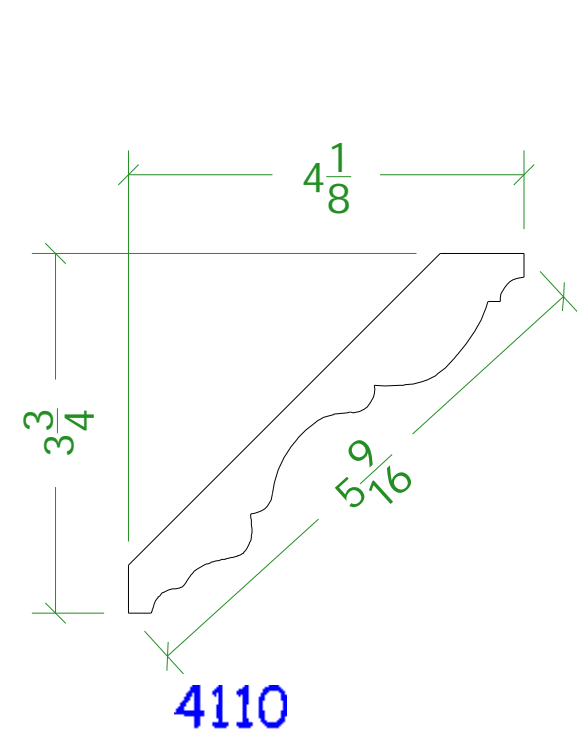

4110

4639 LOWN STREET NORTH
ST. PETERSBURG, FLORIDA 33714
TOLL FREE 866-585-5921
PHONE 727-388-6962
FAX 727-388-9549

Sheet **1/2" = 1"**
Drawing By **TV**

Project **SCC TRIM**
Room **COLUMN, CASING & CASING CAPS**