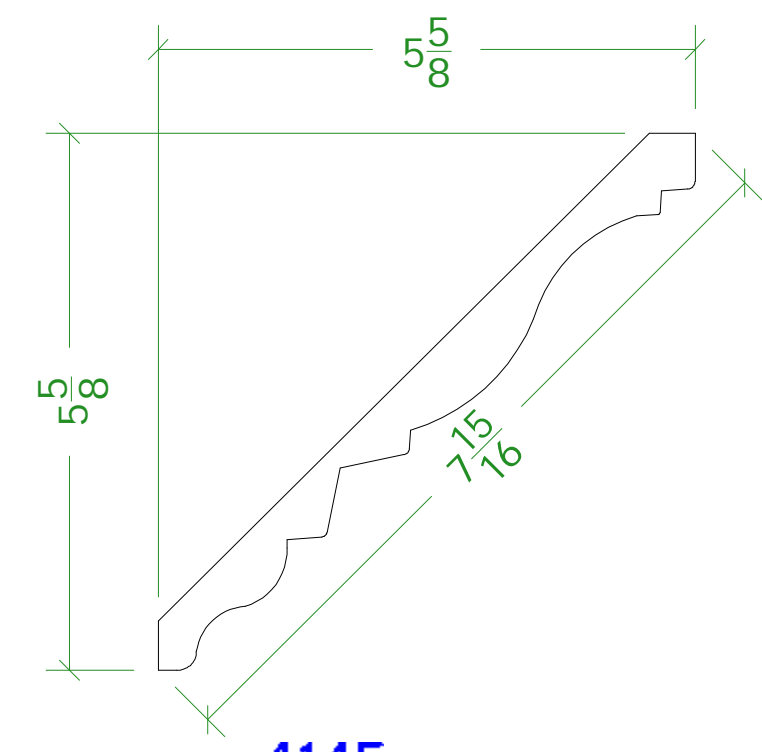

Sheet **1/2" = 1"**
 Drawing By **TV**

Project **SCC TRIM**
 Room **COLUMN, CASING & CASING CAPS**

4143

4144

4145

4146

4147

4148