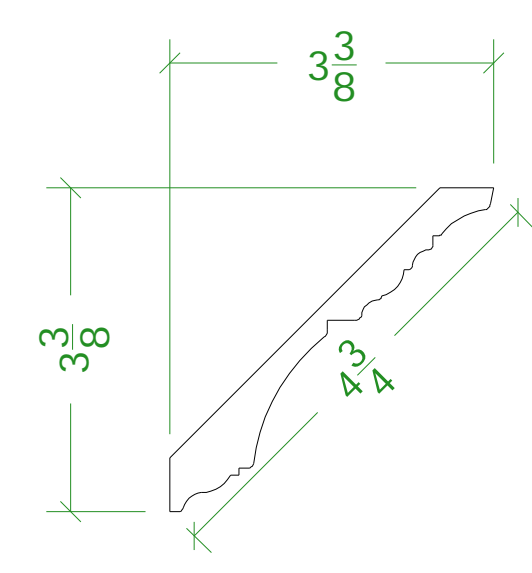

Sheet **1/2" = 1"**
 Drawing By **TV**

Project **SCC TRIM**
 Room **COLUMN, CASING & CASING CAPS**

4143

4144

4145

4146

4147

4148