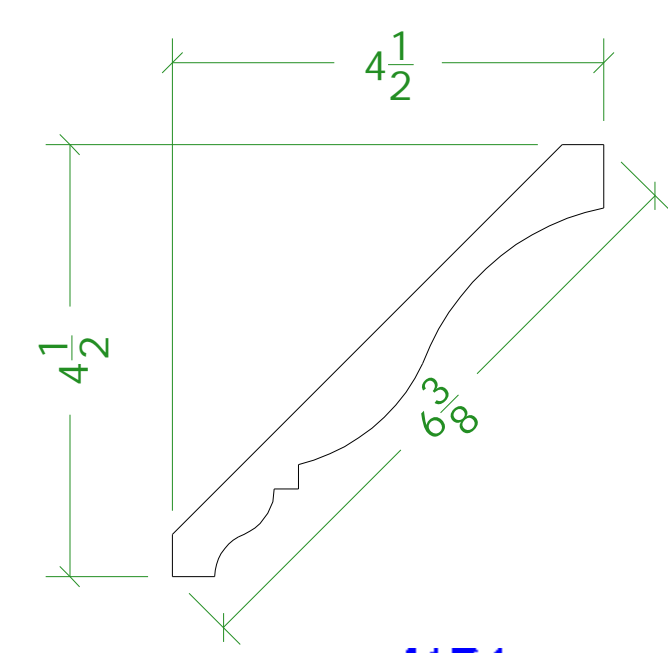

4156

Project SCC TRIM		Sheet 1/2" = 1"	
Room COLUMN, CASING & CASING CAPS		Drawing By TV	
4639 LOWIN STREET NORTH ST. PETERSBURG, FLORIDA 33714 TOLL FREE 866-585-5921 PHONE 727-388-6962 FAX 727-388-9549