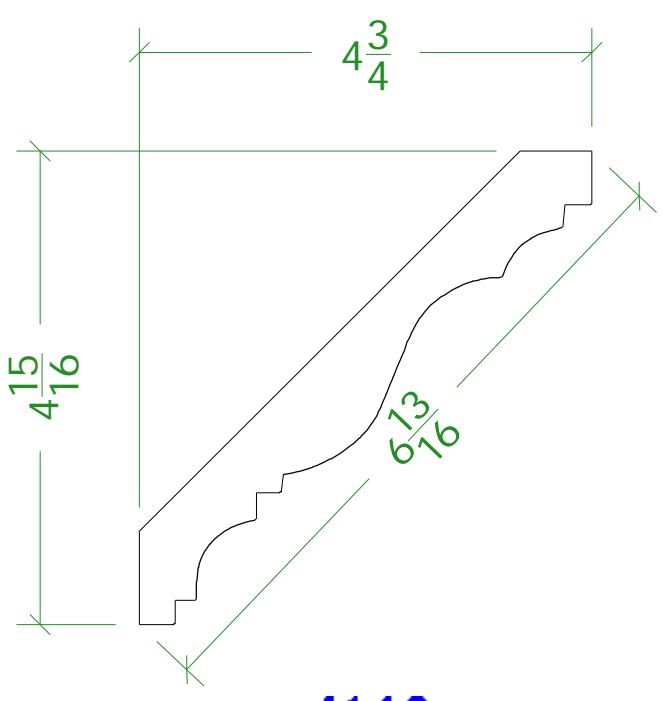

Sheet **1/2" = 1"**
 Drawing By **TV**

Project **SCC TRIM**
 Room **COLUMN, CASING & CASING CAPS**

4143

4144

4145

4146

4147

4148