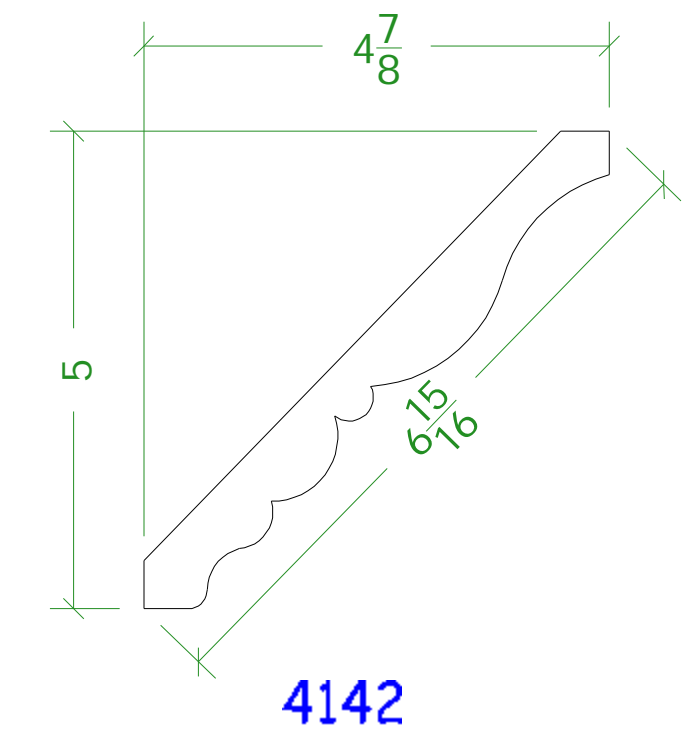

4142

4639 LOWN STREET NORTH
ST. PETERSBURG, FLORIDA 33714
TOLL FREE 866-585-5921
PHONE 727-388-6962
FAX 727-388-9549

Sheet **1/2" = 1"**
Drawing By **TV**

Project **SCC TRIM**
Room **COLUMN, CASING & CASING CAPS**