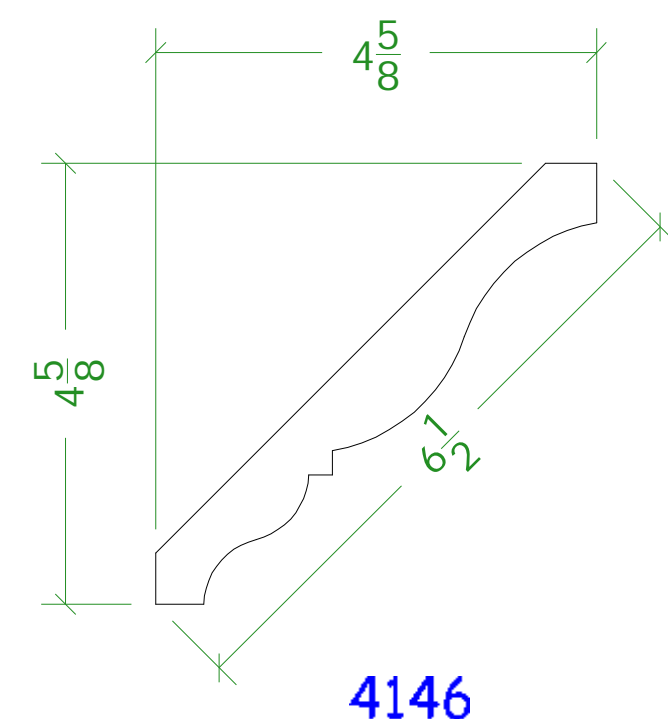

Sheet **1/2" = 1"**
 Drawing By **TV**

Project **SCC TRIM**
 Room **COLUMN, CASING & CASING CAPS**

4143

4144

4145

4146

4147

4148