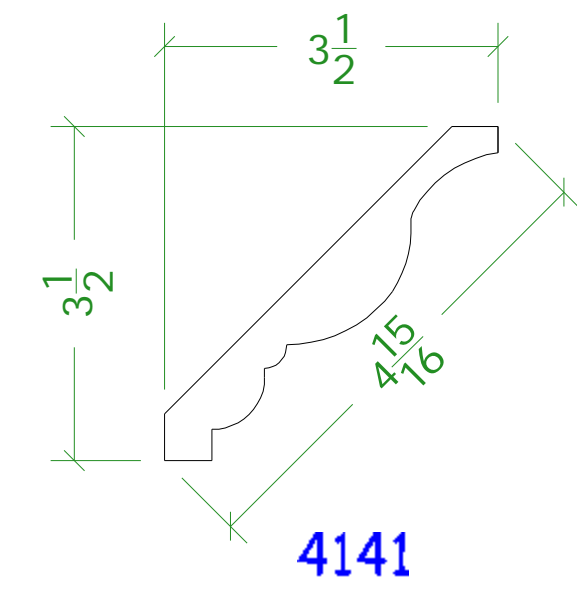

4141

4639 LOWN STREET NORTH
ST. PETERSBURG, FLORIDA 33714
TOLL FREE 866-585-5921
PHONE 727-388-6962
FAX 727-388-9549

Sheet **1/2" = 1"**
Drawing By **TV**

Project **SCC TRIM**
Room **COLUMN, CASING & CASING CAPS**