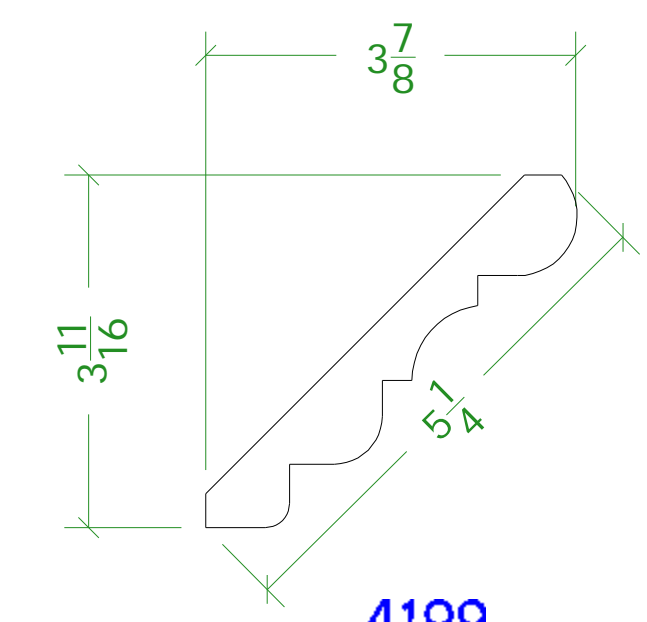

4199

Project SCC TRIM		Sheet 1/2" = 1"	
Room COLUMN, CASING & CASING CAPS		Drawing By TV	
4639 LOWIN STREET NORTH ST. PETERSBURG, FLORIDA 33714 TOLL FREE 866-585-5921 PHONE 727-388-6962 FAX 727-388-9549