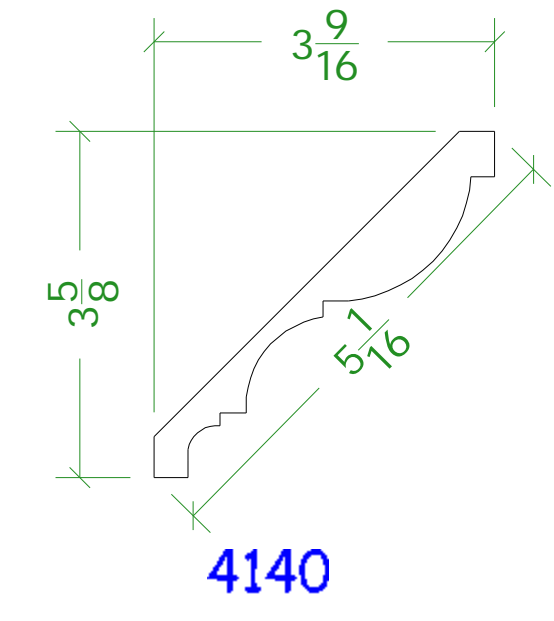

4140

4639 LOWN STREET NORTH
ST. PETERSBURG, FLORIDA 33714
TOLL FREE 866-585-5921
PHONE 727-388-6962
FAX 727-388-9549

Sheet **1/2" = 1"**
Drawing By **TV**

Project **SCC TRIM**
Room **COLUMN, CASING & CASING CAPS**