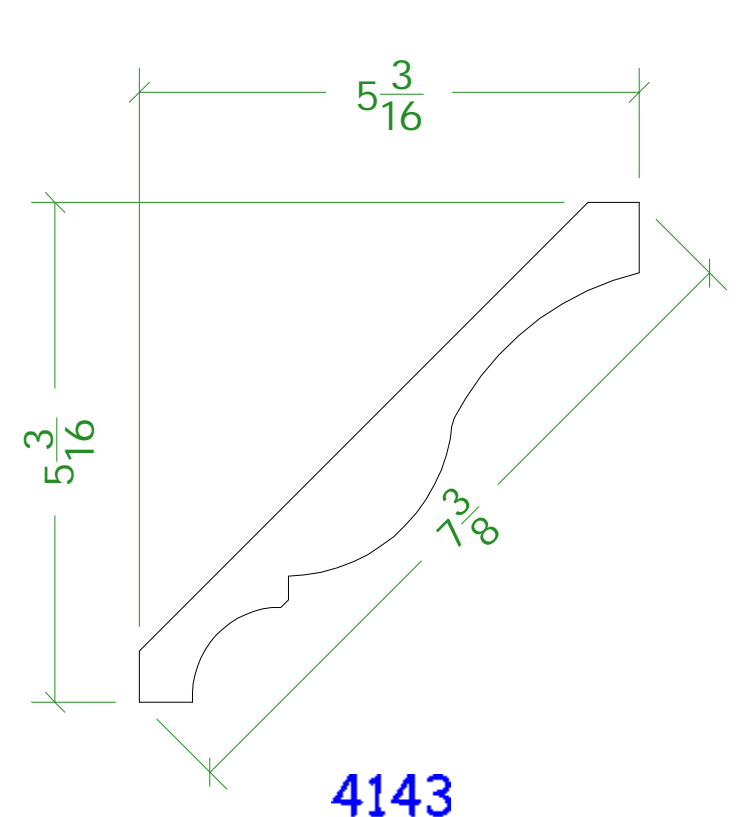

Sheet **1/2" = 1"**
 Drawing By **TV**

Project **SCC TRIM**
 Room **COLUMN, CASING & CASING CAPS**

4143

4144

4145

4146

4147

4148