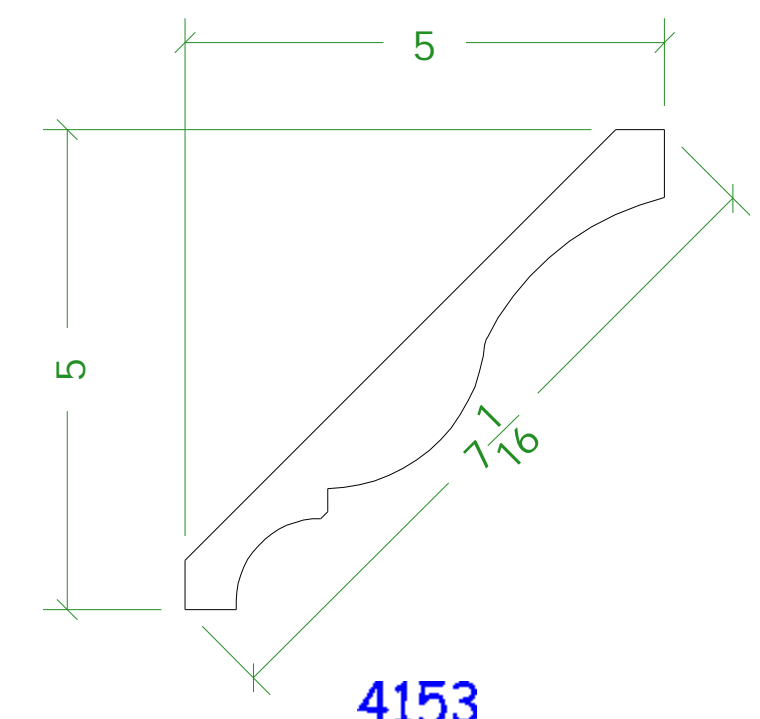

4153

Project SCC TRIM		Sheet 1/2" = 1"	
Room COLUMN, CASING & CASING CAPS		Drawing By TV	
4639 LOWIN STREET NORTH ST. PETERSBURG, FLORIDA 33714 TOLL FREE 866-585-5921 PHONE 727-388-6962 FAX 727-388-9549