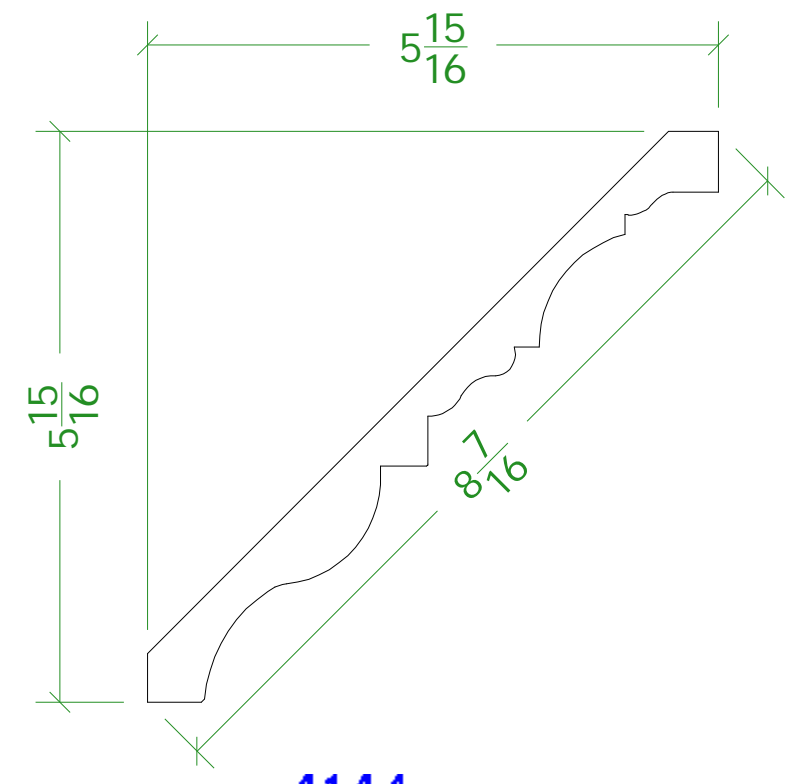

Sheet **1/2" = 1"**
 Drawing By **TV**

Project **SCC TRIM**
 Room **COLUMN, CASING & CASING CAPS**

4143

4144

4145

4146

4147

4148